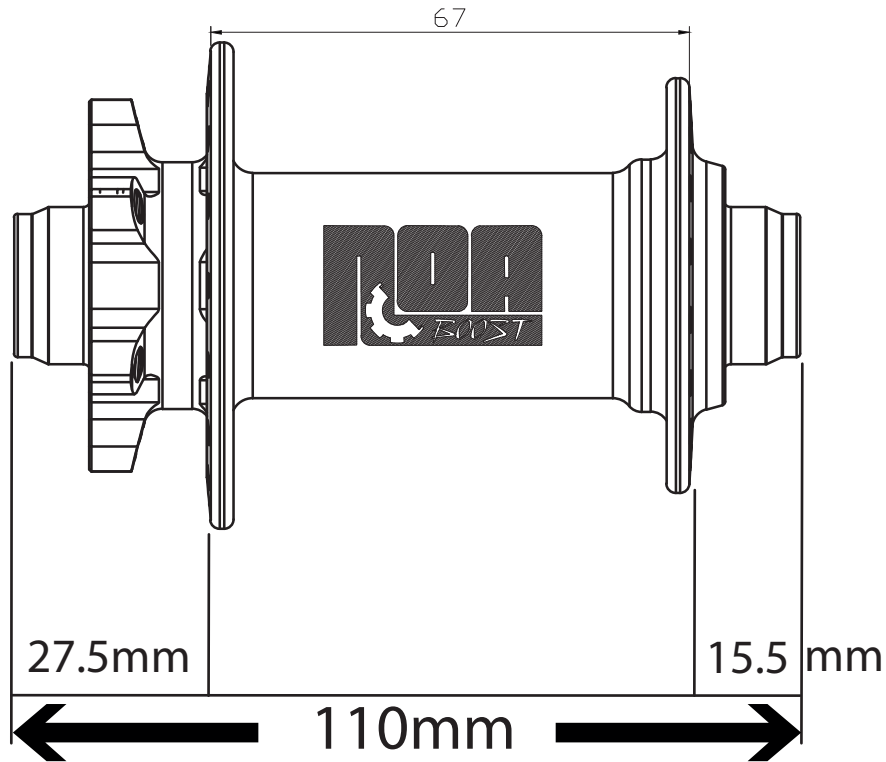

# NOA 120 clicks Front Hub 15x110mm BOOST

Total Lengths of the Hub is 110mm BOOST.

Hub diameter

Non Gear Side: 58mm

Gear Side: 49mm