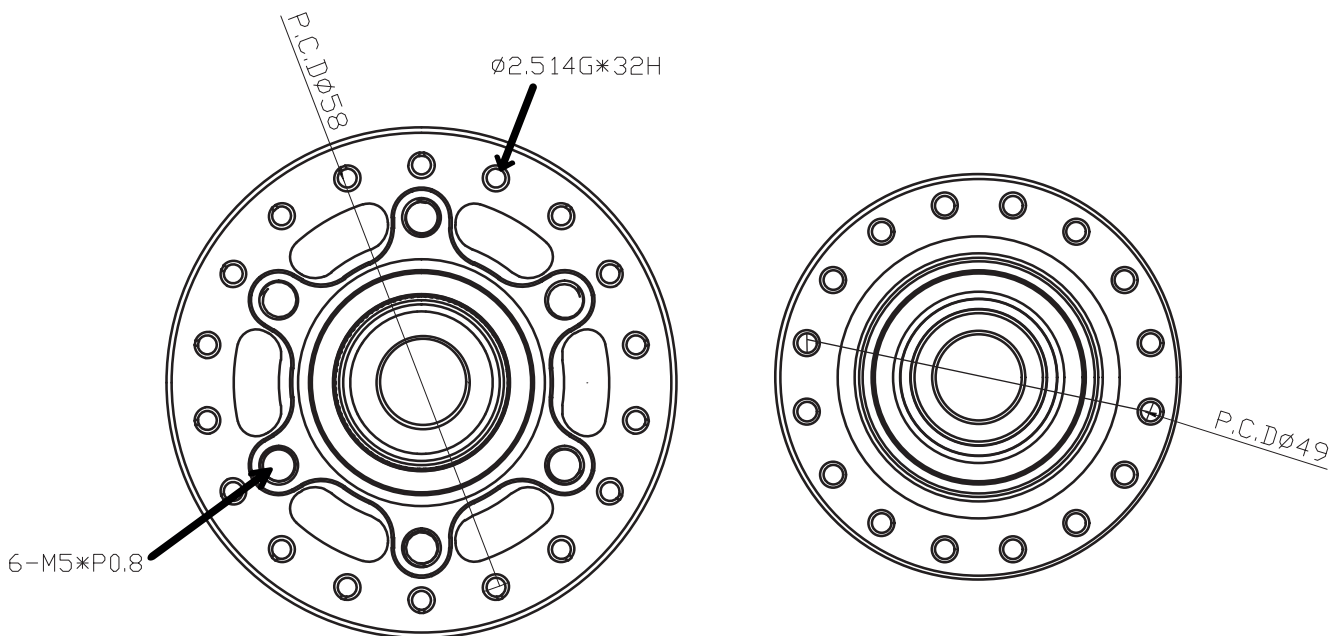

# NOA 120 clicks Front Hub 15x110mm BOOST

Total Lengths of the Hub is 110mm BOOST.

Hub diameter

Non Gear Side: 58mm

Gear Side: 49mm