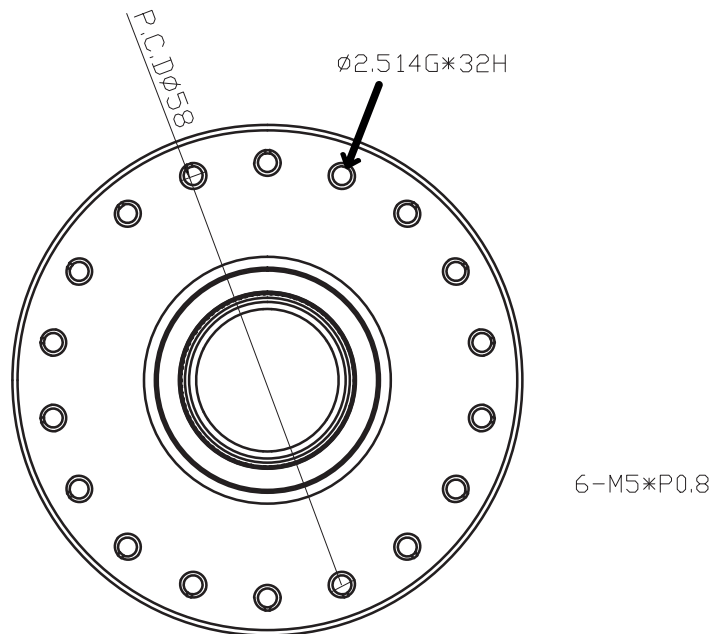

# NOA 120 clicks Front Hub 100/110mm

Total Lengths of the Hub is 100mm with 15mm Adapters and 110mm with 20mm Adapters, for Spoke calculating you can use this sizes also for 15x100mm and 20x110mm.

Hub diameter  
 Non Gear Side: 58mm  
 Gear Side: 58mm