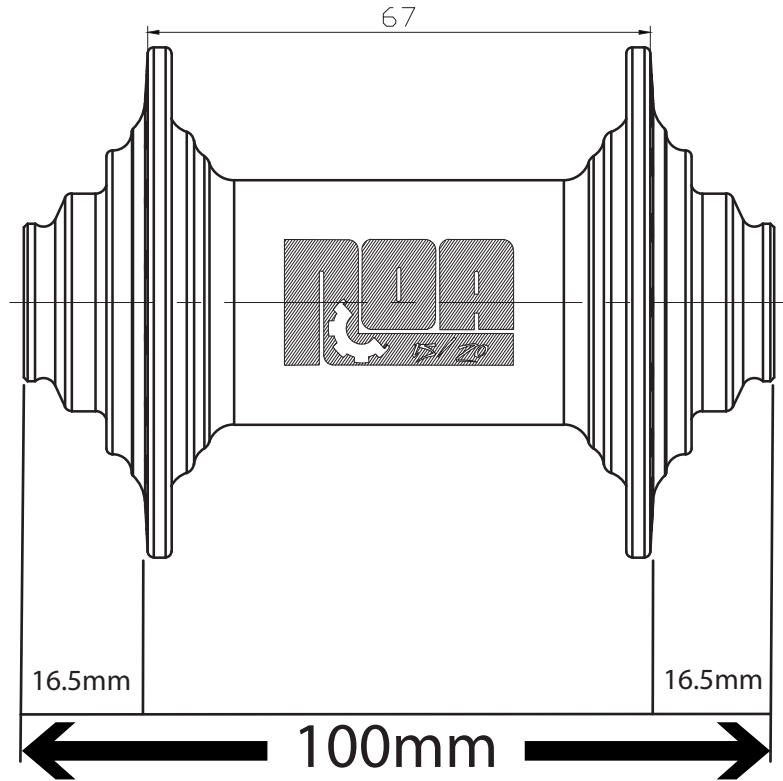

# NOA 120 clicks Front Hub 100/110mm

Total Lengths of the Hub is 100mm with 15mm Adapters and 110mm with 20mm Adapters, for Spoke calculating you can use this sizes also for 15x100mm and 20x110mm.

Hub diameter  
 Non Gear Side: 58mm  
 Gear Side: 58mm