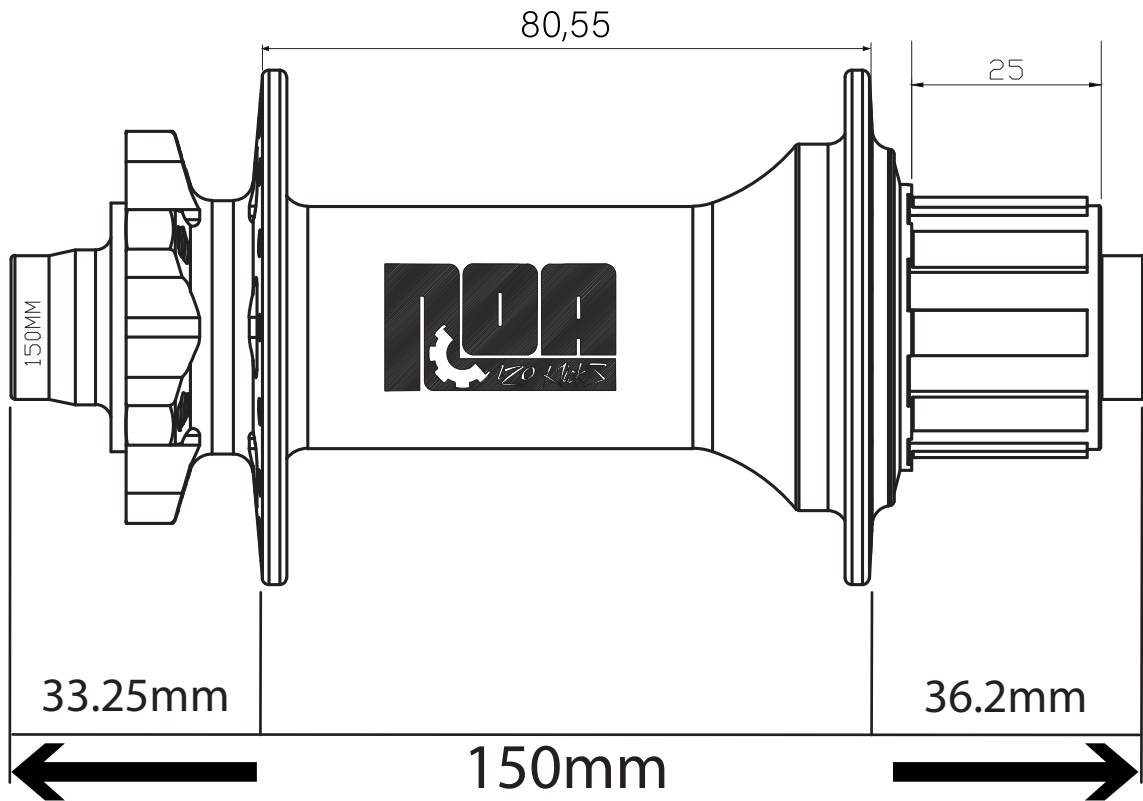

NOA 120 clicks DH Rear Hub 12x150 / 12x157mm

Total Lengths of the Hub is 150mm, you also can use the sizes for 12x157mm.

Hub diameter
Non Gear Side: 58mm
Gear Side: 58mm