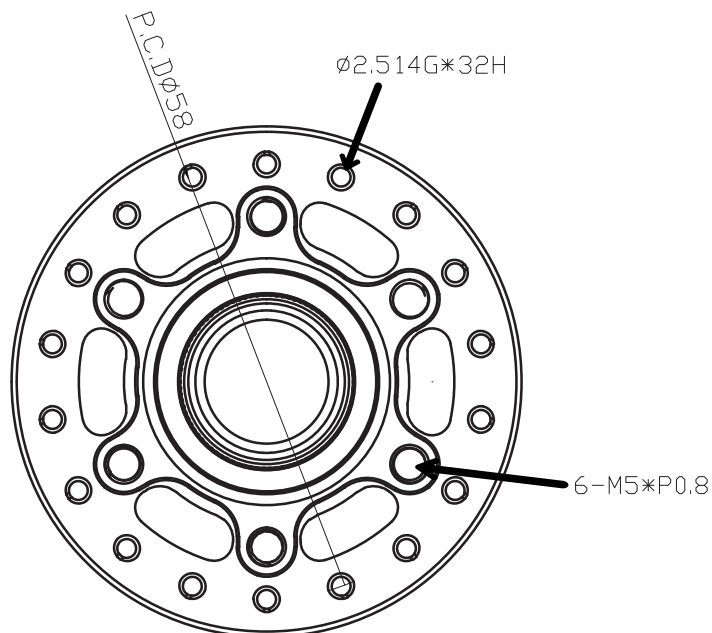

NOA 120 clicks DH Rear Hub 12x150 / 12x157mm

Total Lengths of the Hub is 150mm, you also can use the sizes for 12x157mm.

Hub diameter
Non Gear Side: 58mm
Gear Side: 58mm